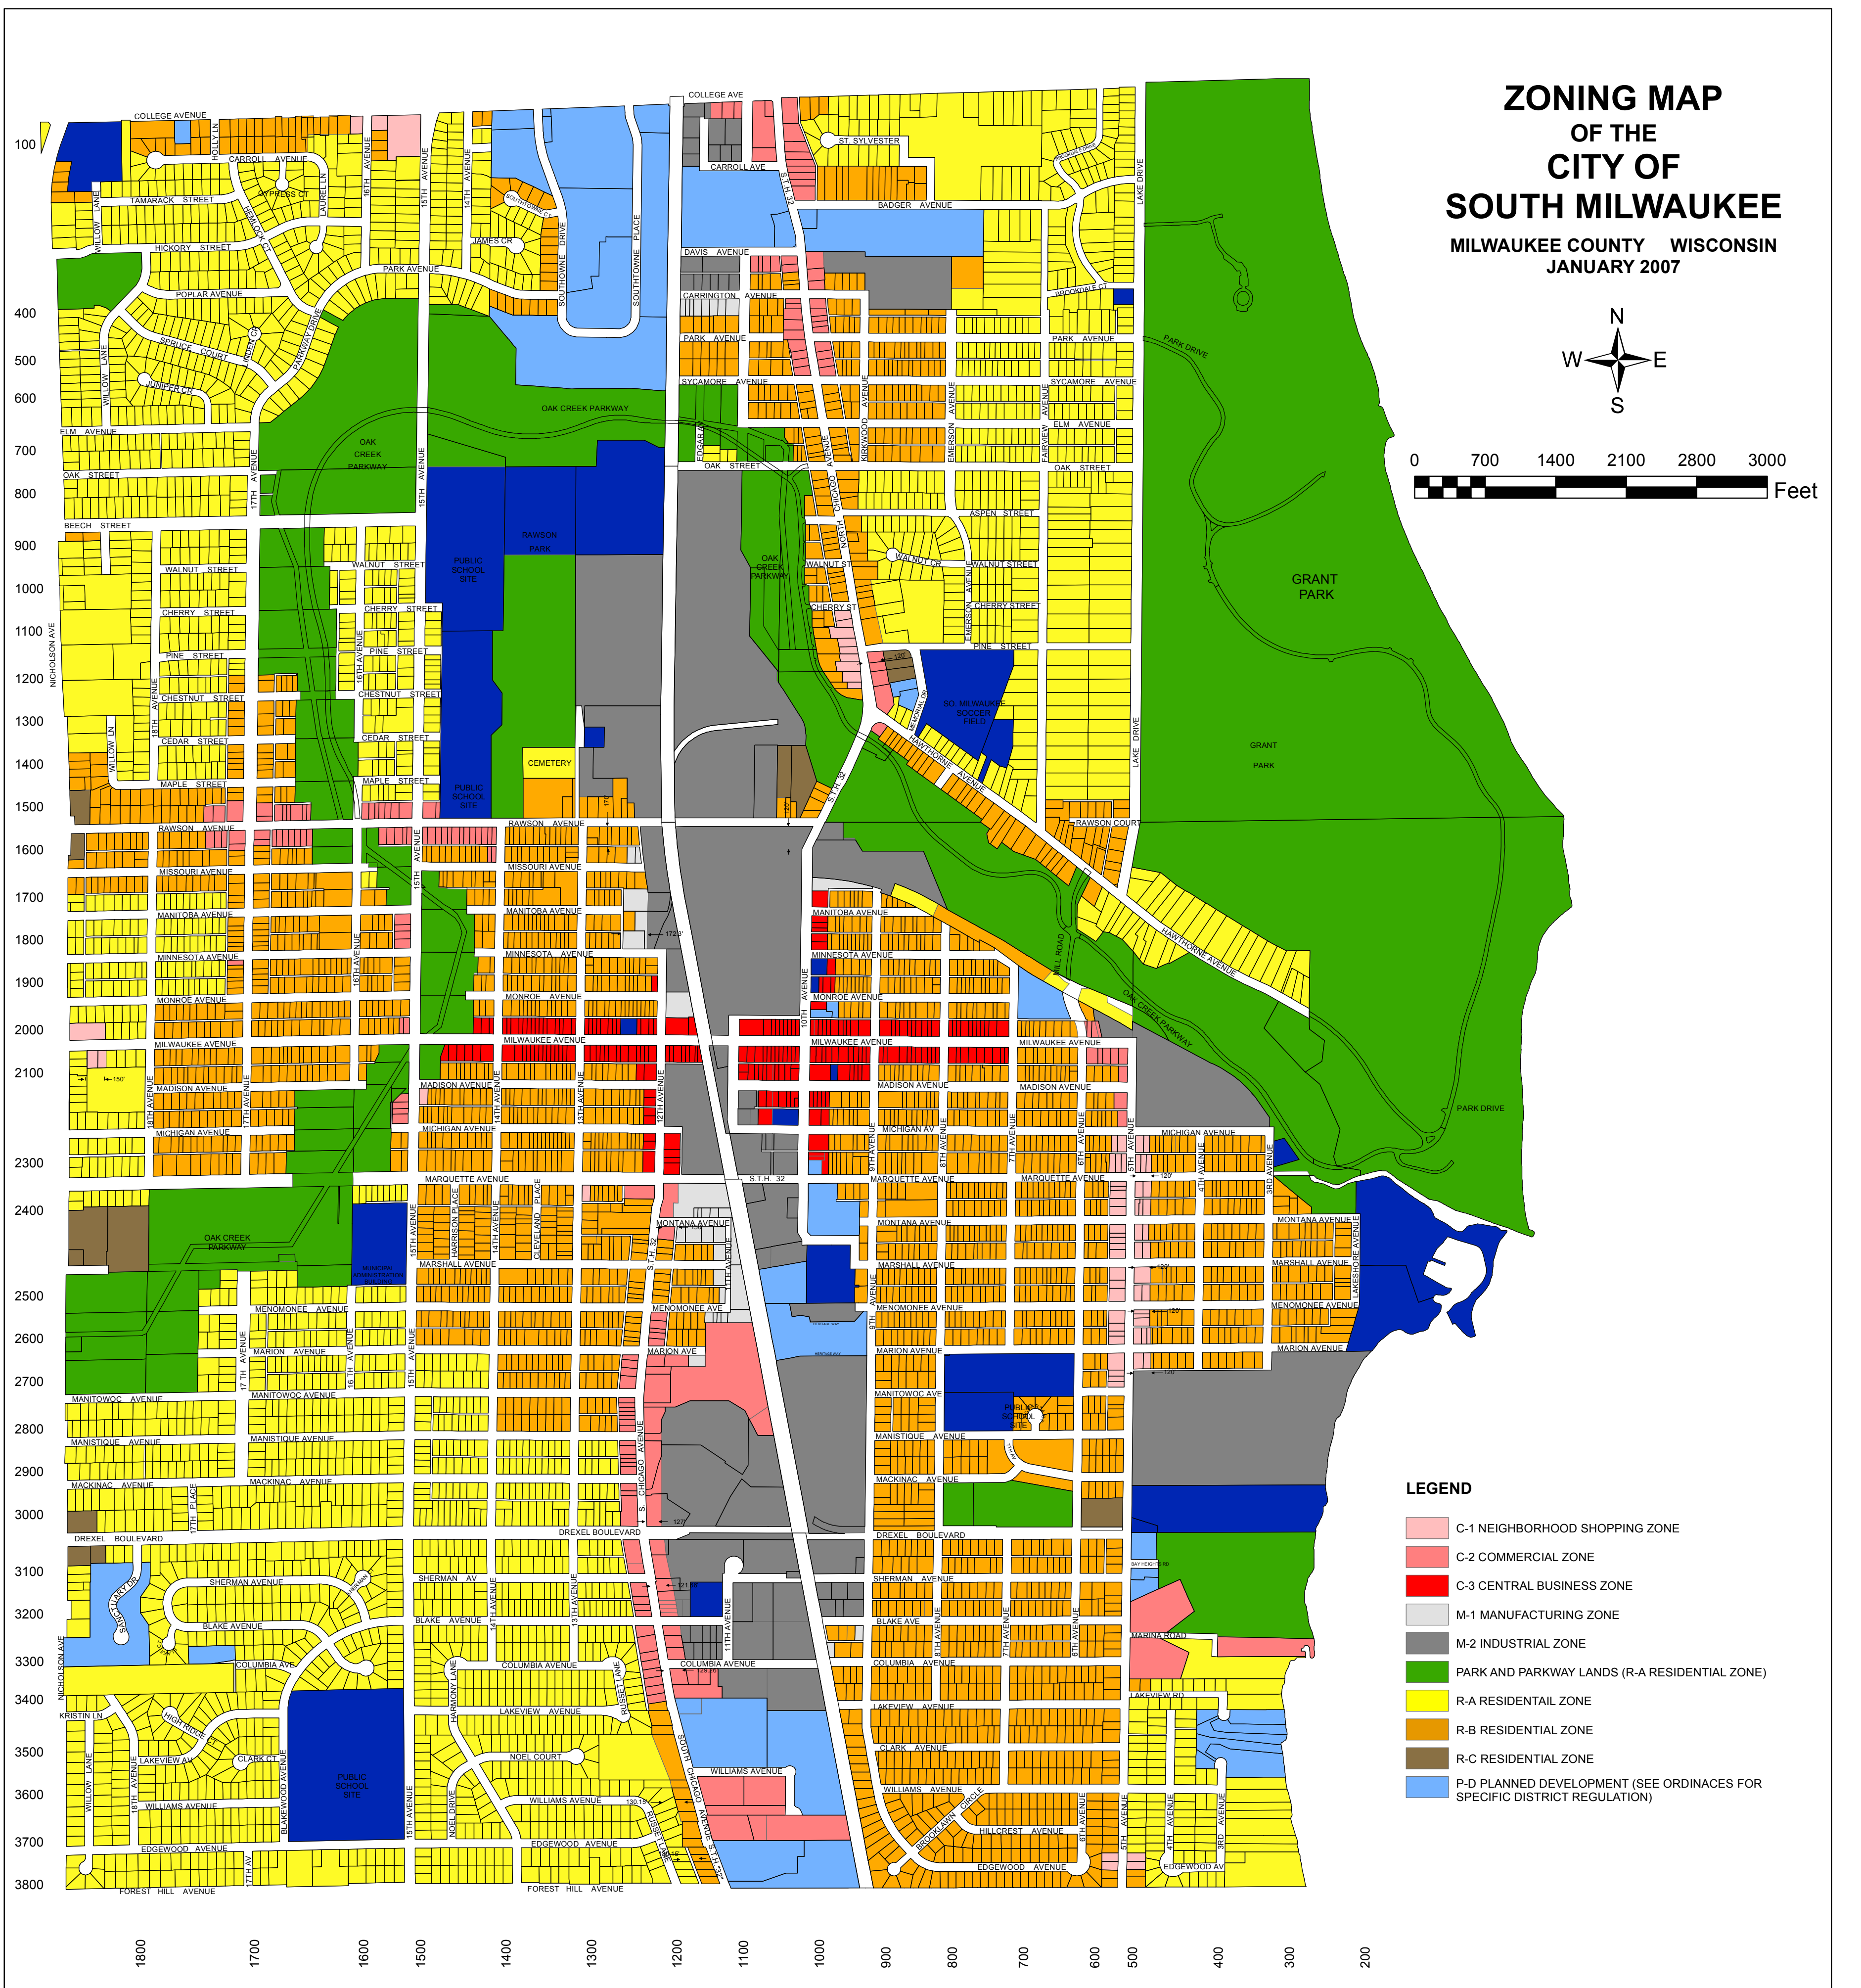

# ZONING MAP OF THE CITY OF SOUTH MILWAUKEE

MILWAUKEE COUNTY WISCONSIN  
JANUARY 2007

### LEGEND

- C-1 NEIGHBORHOOD SHOPPING ZONE
- C-2 COMMERCIAL ZONE
- C-3 CENTRAL BUSINESS ZONE
- M-1 MANUFACTURING ZONE
- M-2 INDUSTRIAL ZONE
- PARK AND PARKWAY LANDS (R-A RESIDENTIAL ZONE)
- R-A RESIDENTIAL ZONE
- R-B RESIDENTIAL ZONE
- R-C RESIDENTIAL ZONE
- P-D PLANNED DEVELOPMENT (SEE ORDINANCES FOR SPECIFIC DISTRICT REGULATION)